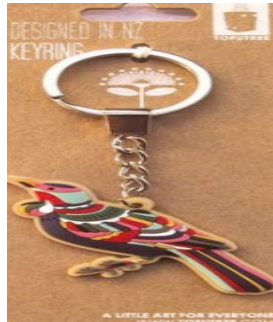

Tofu Tree

Cushion Cover

A fabulous Kiwiana addition to your home or a gift for that special someone.

\$27.00

Coasters

Perfect gift item or fabulous addition to your home.

\$16.00

Magnetic Bottle Opener

Handy little device for your everyday living.

\$10.00

Luggage Tag

Make your luggage stand out from the rest with this cool tag.

\$15.00

Coin Purse

Our coin purse is handy for a variety of small essentials.

\$15.00

Openable Ornament

A must-have ornament for a Kiwi Christmas, and all year round.

\$10.00

Keyring

Handy little device for your everyday living.

\$10.00

Tote bag

Roomy tote for your everyday. New Zealand inspired design.