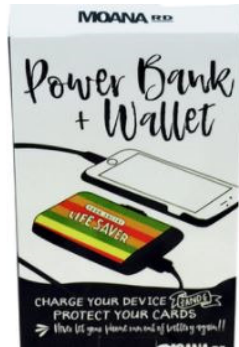

Moana Rd Power Bank Wallet

Available in different designs

$30.00